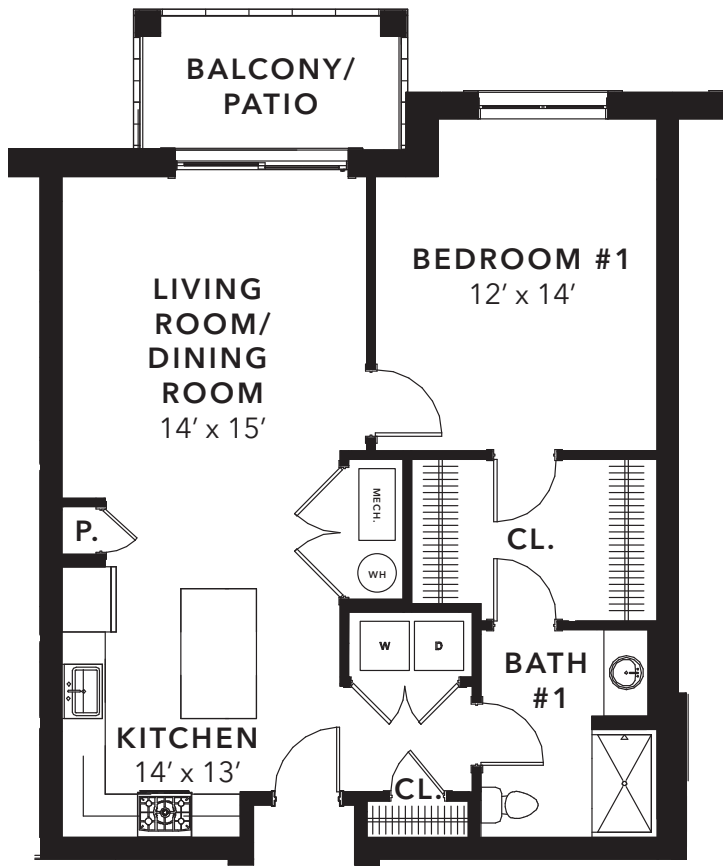

# Amelia - A

1 bedroom | 935 sq ft

\* Illustrations are artists renderings. Details and dimensions are approximate and subject to field variation. Some floor plan types have slight configuration changes depending on location within the building which may differ from the above rendering.

The above information is subject to errors and omissions and may change without notice. Please ask a Hankin Apartments leasing professional for specific floor plan availability.