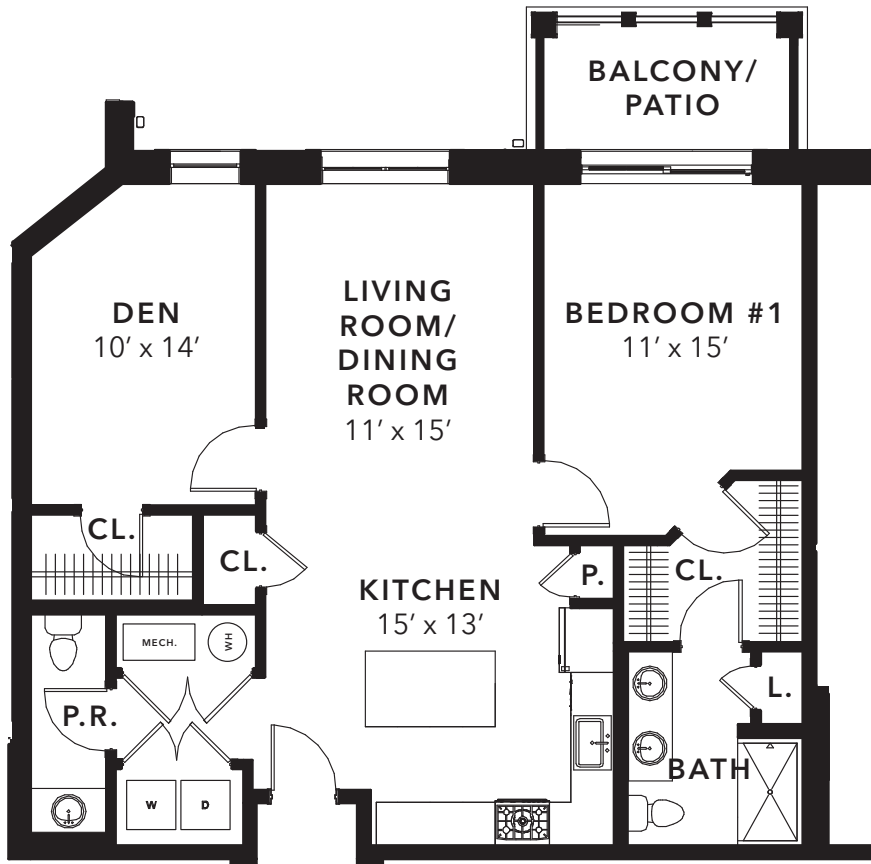

Capri - A

1 bedroom & den | 1,150 sq ft

* Illustrations are artists renderings. Details and dimensions are approximate and subject to field variation. Some floor plan types have slight configuration changes depending on location within the building which may differ from the above rendering.

The above information is subject to errors and omissions and may change without notice. Please ask a Hankin Apartments leasing professional for specific floor plan availability.

Meridian at Eagleview

484.873.8110 | meridianeagleview.com