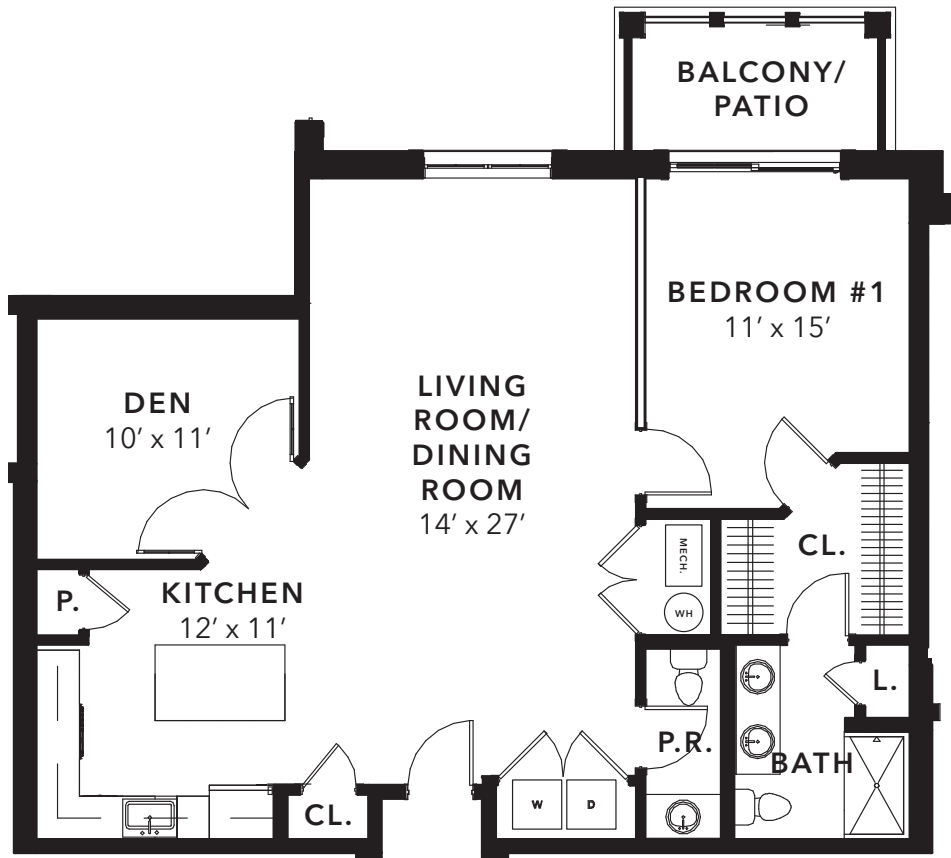

Capri - B

1 bedroom & den | 1,154 sq ft

* Illustrations are artists renderings. Details and dimensions are approximate and subject to field variation. Some floor plan types have slight configuration changes depending on location within the building which may differ from the above rendering.

The above information is subject to errors and omissions and may change without notice. Please ask a Hankin Apartments leasing professional for specific floor plan availability.

Meridian at Eagleview

484.873.8110 | meridianeagleview.com