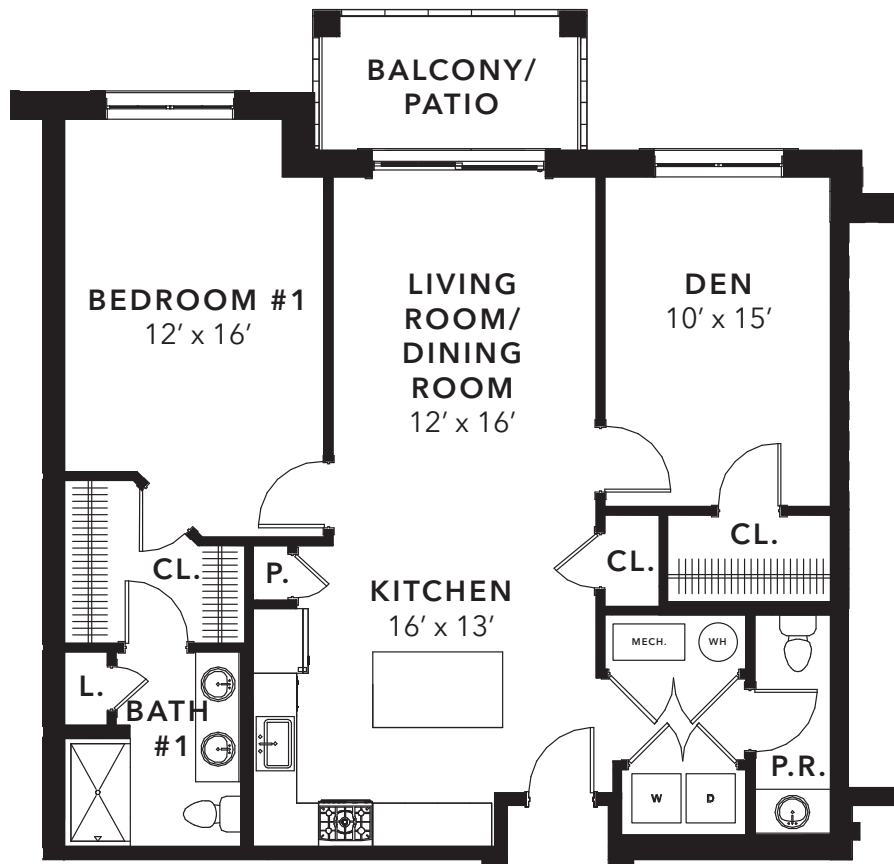

Cayman - A

1 bedroom & den | 1,185 sq ft

* Illustrations are artists renderings. Details and dimensions are approximate and subject to field variation. Some floor plan types have slight configuration changes depending on location within the building which may differ from the above rendering.

The above information is subject to errors and omissions and may change without notice. Please ask a Hankin Apartments leasing professional for specific floor plan availability.

Meridian at Eagleview

484.873.8110 | meridianeagleview.com