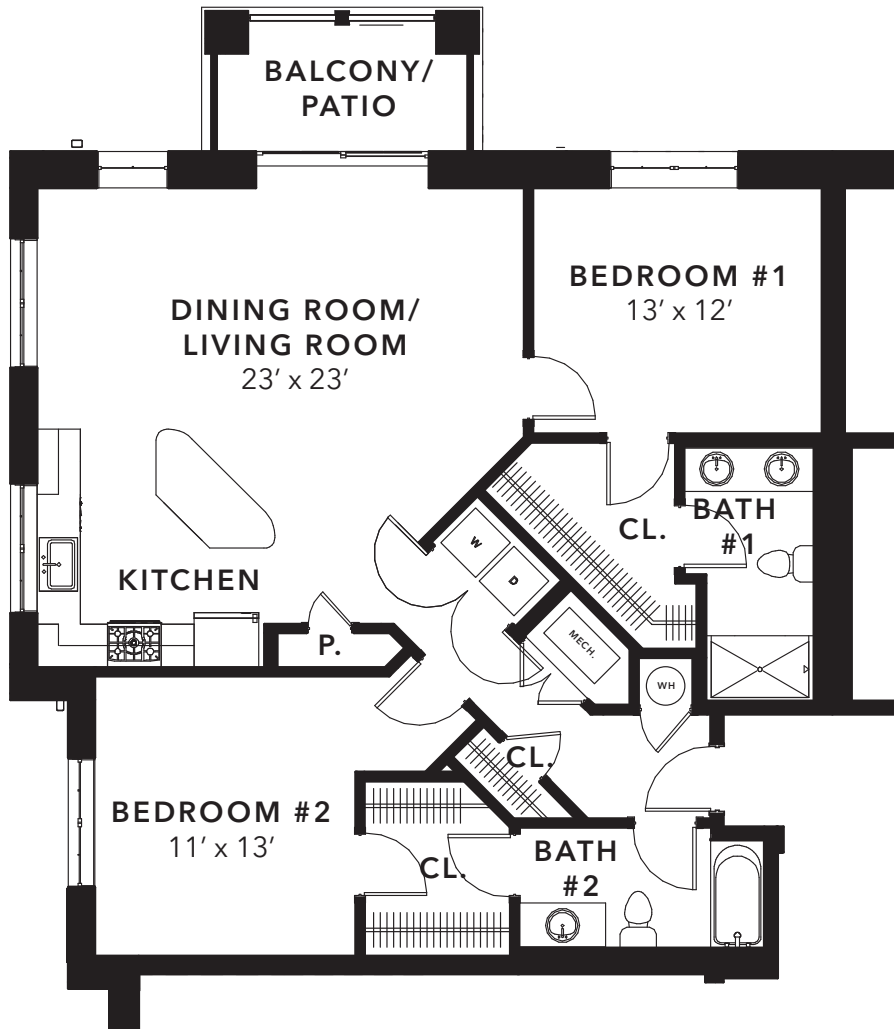

Martinique - A

2 bedroom | 1,315 sq ft

* Illustrations are artists renderings. Details and dimensions are approximate and subject to field variation. Some floor plan types have slight configuration changes depending on location within the building which may differ from the above rendering.

The above information is subject to errors and omissions and may change without notice. Please ask a Hankin Apartments leasing professional for specific floor plan availability.

Meridian at Eagleview

484.873.8110 | meridianeagleview.com