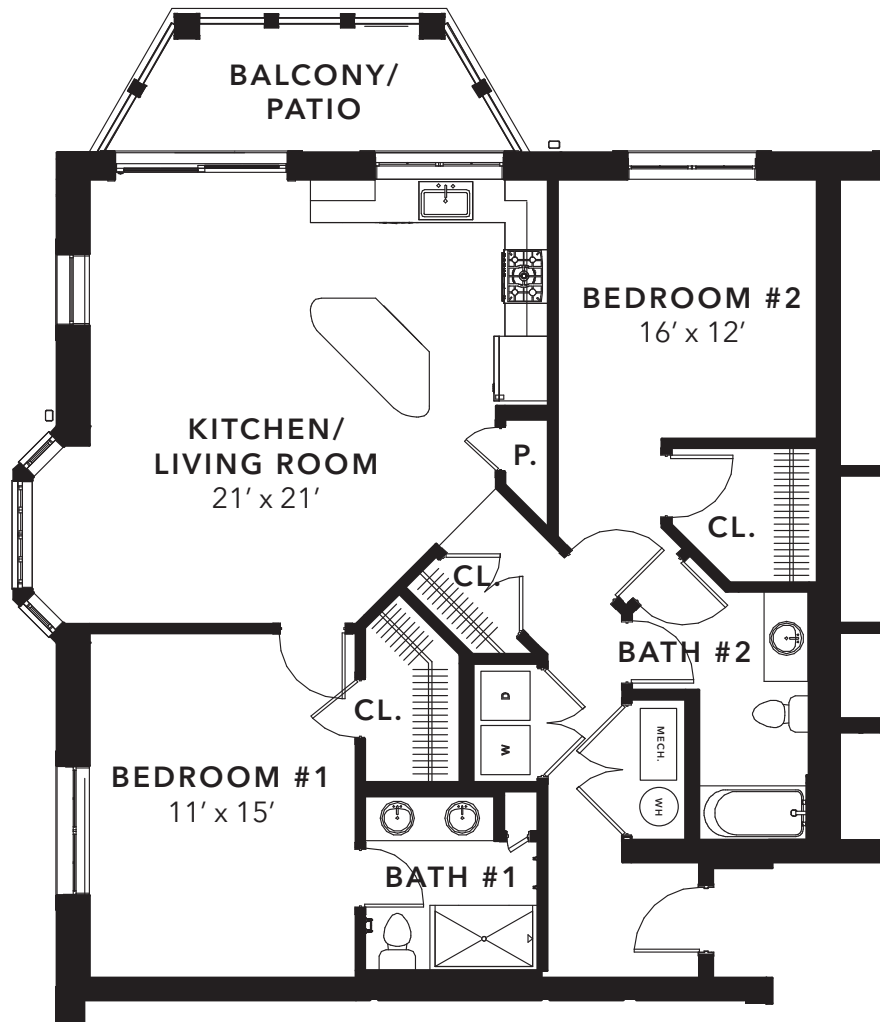

Martinique - C

2 bedroom | 1,315 sq ft

* Illustrations are artists renderings. Details and dimensions are approximate and subject to field variation. Some floor plan types have slight configuration changes depending on location within the building which may differ from the above rendering.

The above information is subject to errors and omissions and may change without notice. Please ask a Hankin Apartments leasing professional for specific floor plan availability.

Meridian at Eagleview

484.873.8110 | meridianeagleview.com