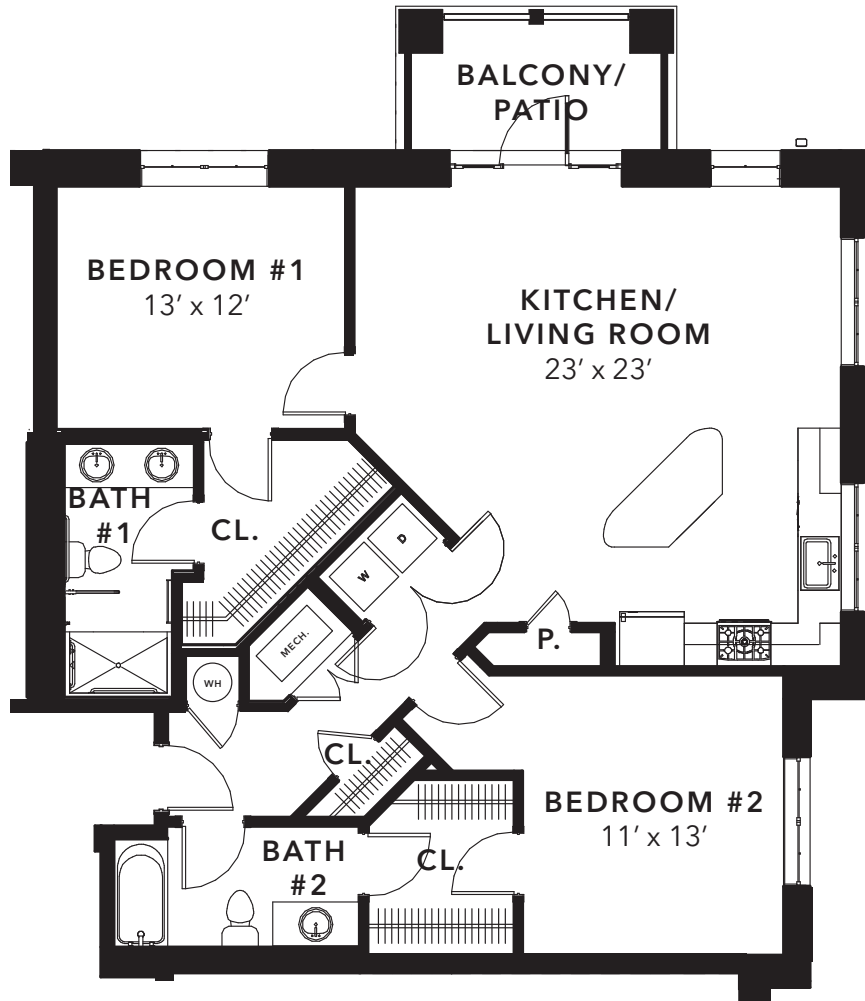

Martinique

2 bedroom | 1,315 sq ft

 Handicap Accessible

* Illustrations are artists renderings. Details and dimensions are approximate and subject to field variation. Some floor plan types have slight configuration changes depending on location within the building which may differ from the above rendering.

The above information is subject to errors and omissions and may change without notice. Please ask a Hankin Apartments leasing professional for specific floor plan availability.

Meridian at Eagleview

484.873.8110 | meridianeagleview.com