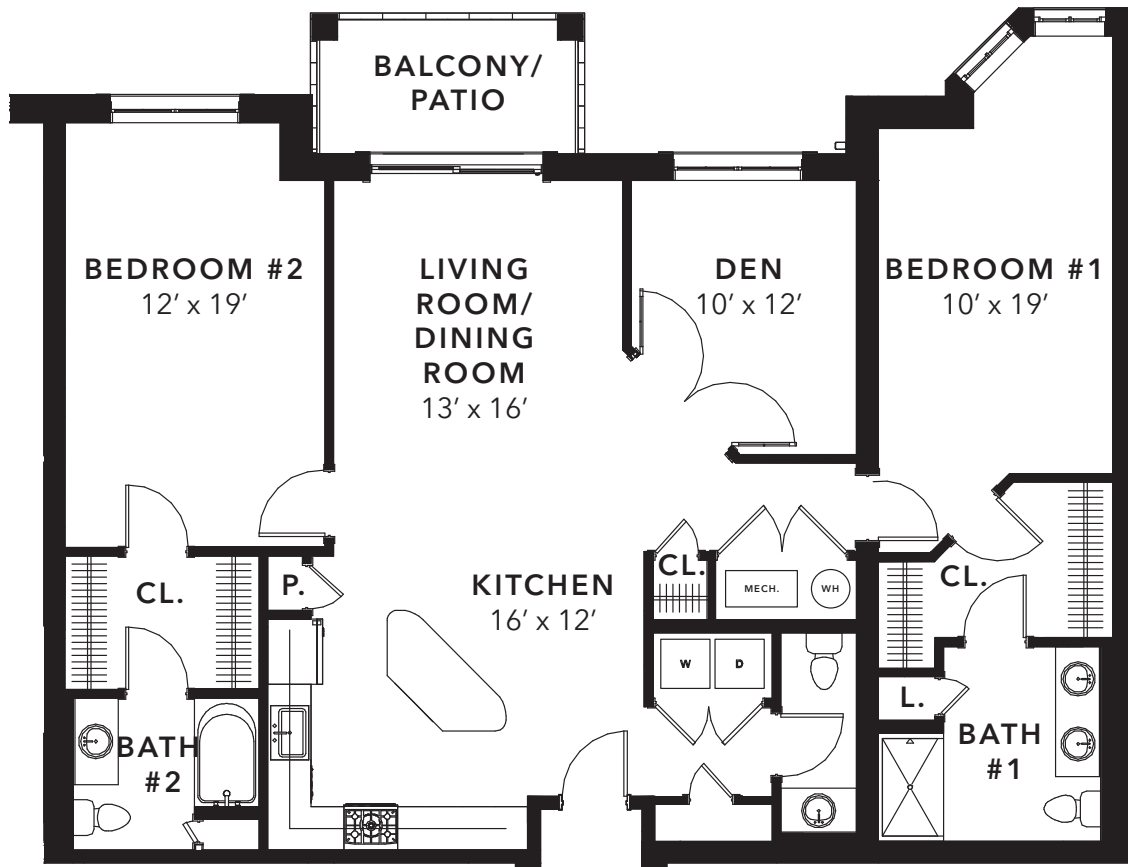

Monaco - A

2 bedroom & den | 1,625 sq ft

* Illustrations are artists renderings. Details and dimensions are approximate and subject to field variation. Some floor plan types have slight configuration changes depending on location within the building which may differ from the above rendering.

The above information is subject to errors and omissions and may change without notice. Please ask a Hankin Apartments leasing professional for specific floor plan availability.

Meridian at Eagleview

484.873.8110 | meridianeagleview.com