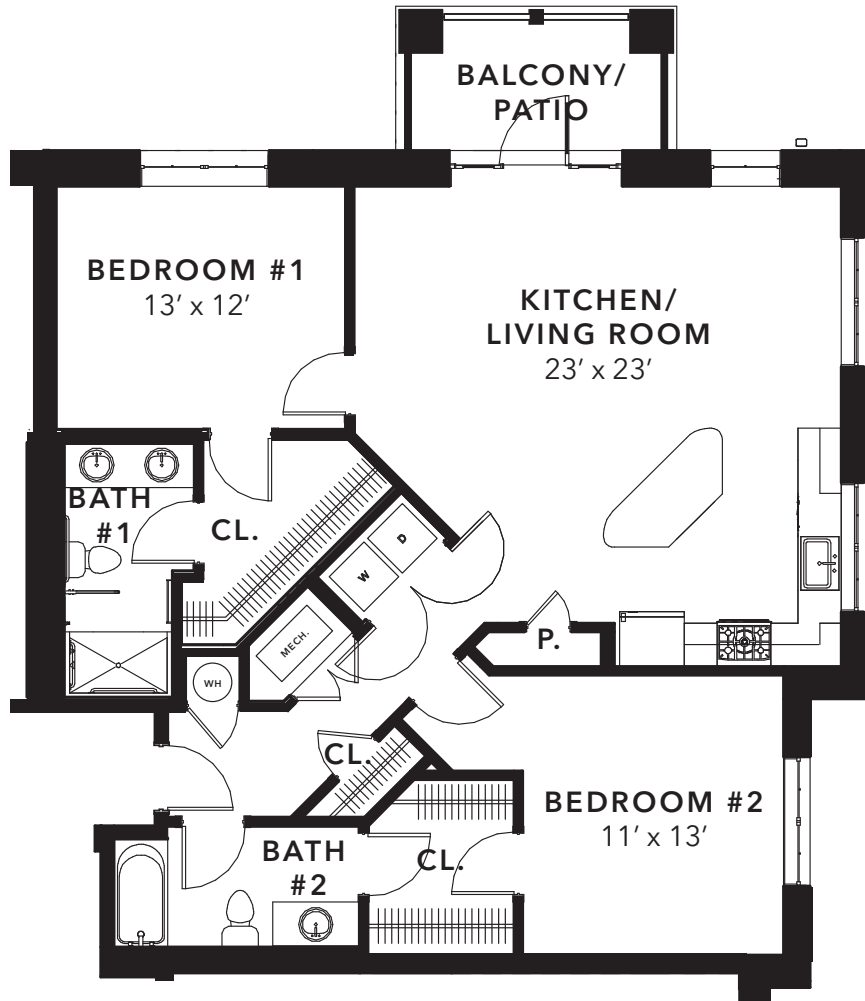

# Martinique

2 bedroom | 1,315 sq ft

 Handicap Accessible

\* Illustrations are artists renderings. Details and dimensions are approximate and subject to field variation. Some floor plan types have slight configuration changes depending on location within the building which may differ from the above rendering.

The above information is subject to errors and omissions and may change without notice. Please ask a Hankin Apartments leasing professional for specific floor plan availability.